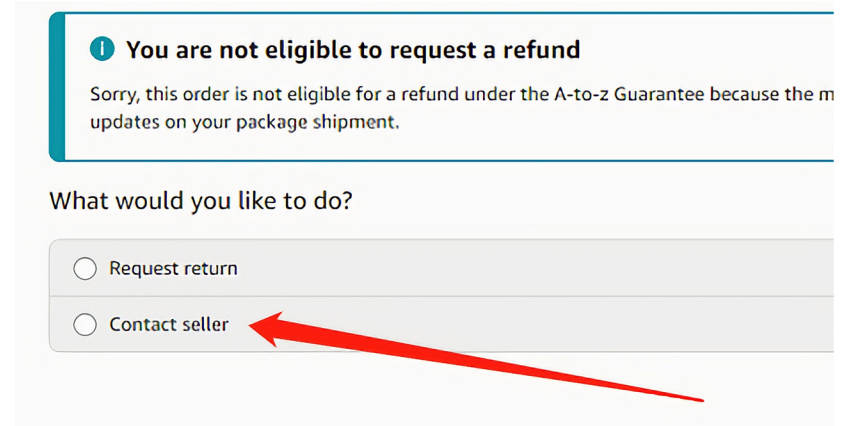

2. Choose your topic from list displayed and Select **【Contact seller】** .