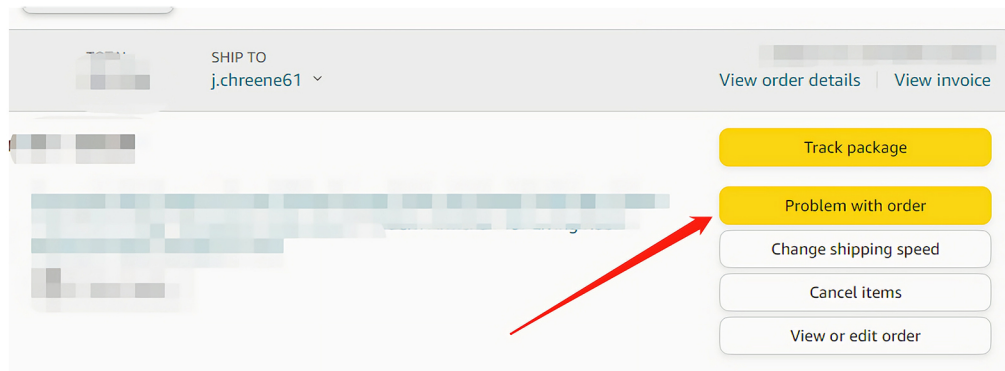

【Kindly Remember】

If the products you receive in this package are not all of the items you purchased, please be patient. The rest of the products will be delivered by other packages.

If you would like to know where the rest of the package has arrived, please contact us through Amazon. We will get back to you within 12 hours.

You can contact us in the following ways:

1. Find your order in the list and Select **【Problem with order】** .