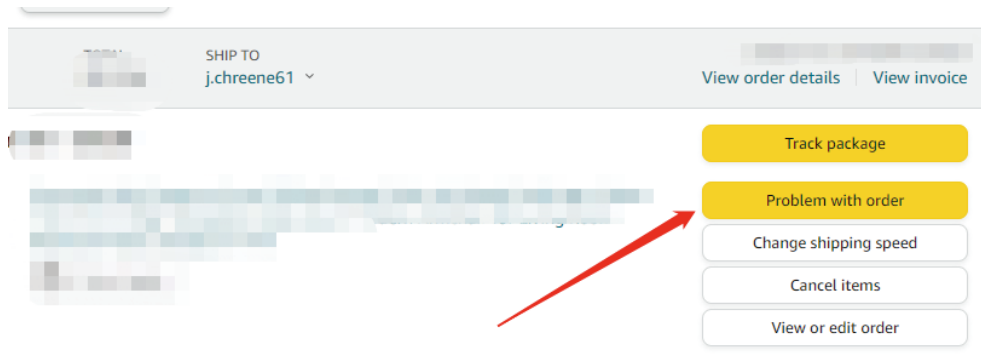

Please feel free to contact us if there any damage caused in transit.And do not return the product without communication. That's very important for us. Thank you for your understanding.

You can contact us in the following ways :

1.Find your order in the list and Select **【Problem with order】** .