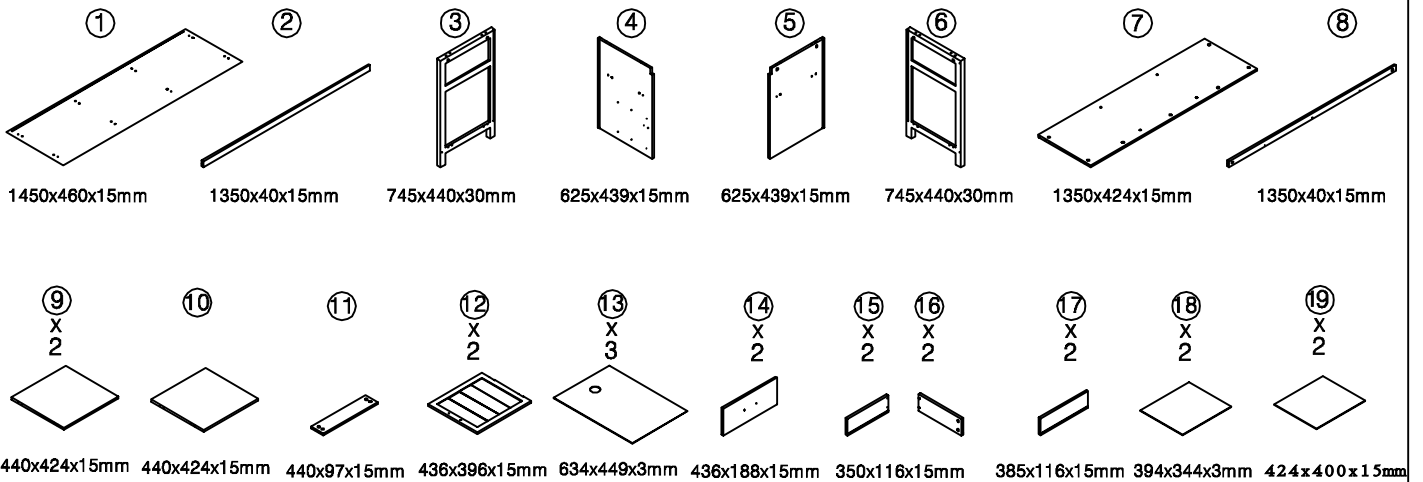

WF288624AAK WF288624AAM

TOOLS:

UNIT:MM PACKAGE - A

PACKAGE - B

1.

BOLT INSTALLATION AS BELOW:

2.

3.