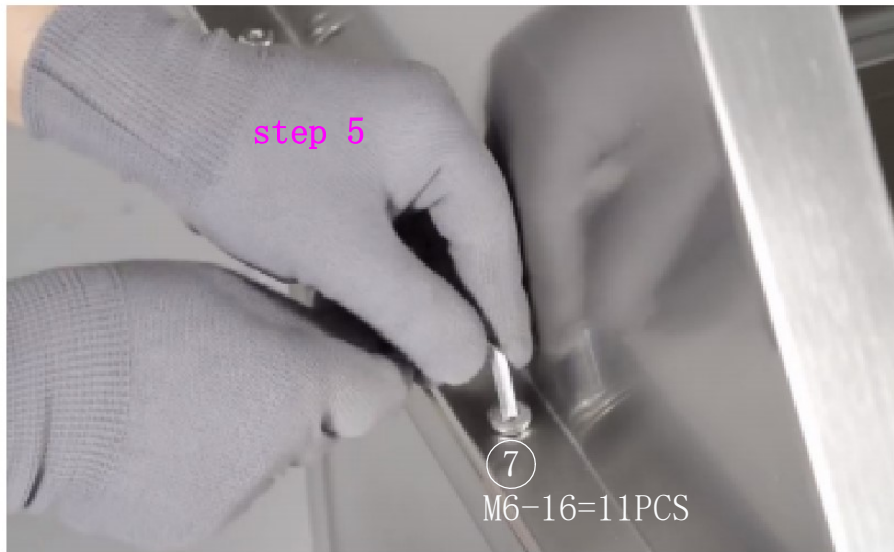

Product installation instructions

①		1PCS	②		2PCS			
③		1PCS	④		1PCS			
⑤		2PCS	⑥		1PCS			
⑦		M6-16=19PCS M8-12=2PCS	⑧		1PCS			
⑨		5PCS	⑩		1PCS			
⑪		1PCS	⑫		1PCS	⑬		1PCS
⑭		5PCS	⑮		1PCS	⑯		1PCS
⑰		1PCS	⑱		1PCS	⑳		3PCS
㉑		4PCS						

illustrate:

1. Open the packaging to see if each accessory is complete;
2. Tighten the screws of each accessory when installing to ensure the strength;

Product installation instructions

Strong double sealing with rubber gasket

RUST FREE
304 Stainless Steel

SPACIOUS

& practical design

Functional faucet with soap dispenser

Versatile placement, allows installation left, right or center

Organize all the accessories in a **spacious storage drawer**