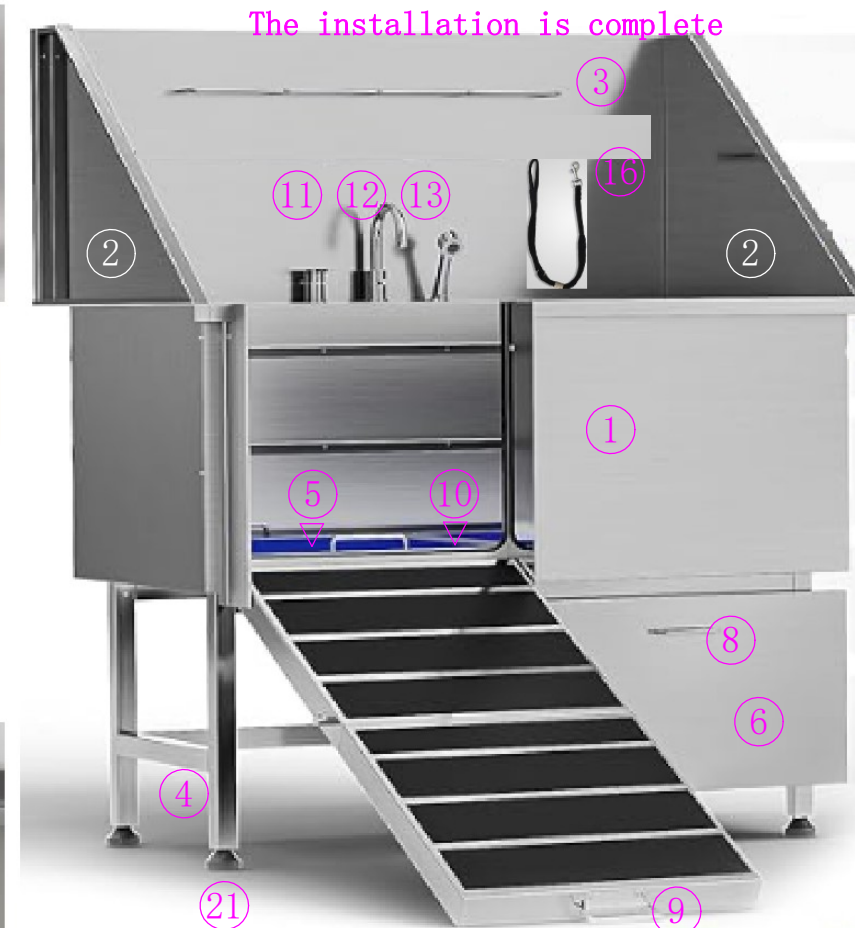

Product installation instructions

①		1PCS	②		2PCS			
③		1PCS	④		1PCS			
⑤		2PCS	⑥		1PCS			
⑦		M6-16=19PCS M8-12=2PCS	⑧		1PCS			
⑨		5PCS	⑩		1PCS			
⑪		1PCS	⑫		1PCS	⑬		1PCS
⑭		5PCS	⑮		1PCS	⑯		1PCS
⑰		1PCS	⑱		1PCS	⑳		3PCS
㉑		4PCS						

illustrate:

1. Open the packaging to see if each accessory is complete;
2. Tighten the screws of each accessory when installing to ensure the strength;