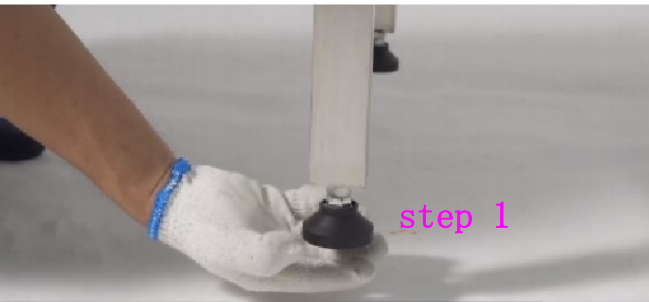

Product installation instructions

①		1PCS	②		2PCS			
③		1PCS	④		1PCS			
⑤		2PCS	⑥		1PCS			
⑦		M6-16=19PCS M8-12=2PCS	⑧		1PCS			
⑨		5PCS	⑩		1PCS			
⑪		1PCS	⑫		1PCS	⑬		1PCS
⑭		5PCS	⑮		1PCS	⑯		1PCS
⑰		1PCS	⑱		1PCS	⑳		3PCS
㉑		4PCS						

illustrate:

1. Open the packaging to see if each accessory is complete;
2. Tighten the screws of each accessory when installing to ensure the strength;