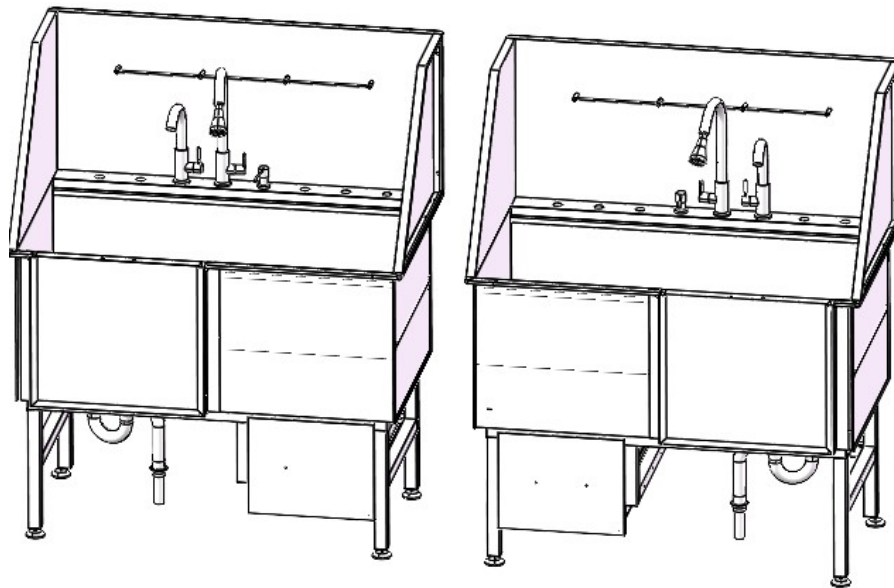

Warranty and Service

If you have an issue with an ous product, please contact us at serviceshotline@outlook.com, and we will do our best to resolve it for you.

Support Hours

24 Hours available

*Please have your order number before contacting customer support.

Note: this kind of products are divided into left and right directions, and the relevant accessories are installed in mirror image, while the assembly mode of other accessories remains unchanged.