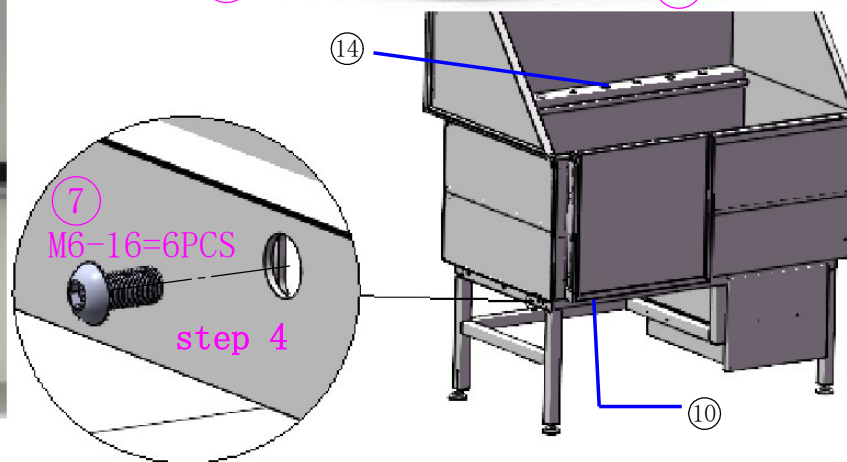

Product installation instructions

①		1PCS	②		2PCS			
③		1PCS	④		1PCS			
⑤		2PCS	⑥		1PCS			
⑦		M6-16=19PCS M8-12=2PCS	⑧		1PCS			
⑨		5PCS	⑩		1PCS			
⑪		1PCS	⑫		1PCS	⑬		1PCS
⑭		5PCS	⑮		1PCS	⑯		1PCS
⑰		1PCS	⑱		1PCS	⑳		3PCS
㉑		4PCS						

illustrate:

1. Open the packaging to see if each accessory is complete;
2. Tighten the screws of each accessory when installing to ensure the strength;

Product installation instructions

Strong double sealing with rubber gasket

RUST FREE
304 Stainless Steel

SPACIOUS

& practical design

Functional faucet with soap dispenser

Versatile placement, allows installation left, right or center

Organize all the accessories in a **spacious storage drawer**