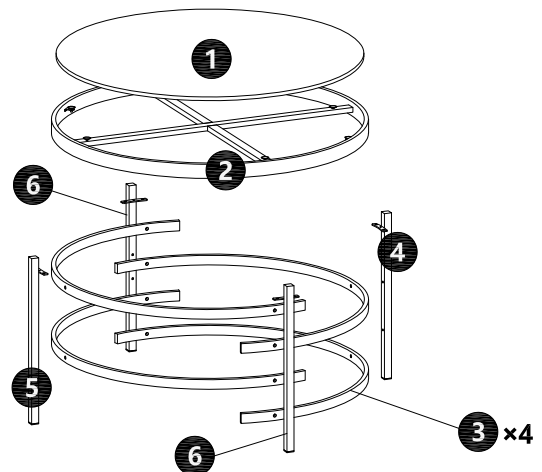

ASSEMBLY INSTRUCTION

COFFEE TABLE

1. Extra Screws of A/B/C are provided in case of any screws missing in the boxes.
2. Please take the time to identify and count all parts as well as the hardware to this product.

PART LIST

		
1 × 1PC	2 × 1PC	3 × 4PCS
		
4 × 1PC	5 × 1PC	6 × 2PCS

HARDWARE

			
M6×8mm	M6×20mm		4mm
A × 8PCS	B × 12PCS	C × 8PCS	D × 1PC

NOTED:

1. It is recommended that this item should be assembled by two adults.
2. Assemble this item on a soft surface, such as cardboard or carpet, to protect finish.

Step 1:

A×8PCS
M6×8mm

Step 2:

B×6PCS
M6×20mm

Step 3:

B×6PCS
M6×20mm

Step 4:

C×8PCS