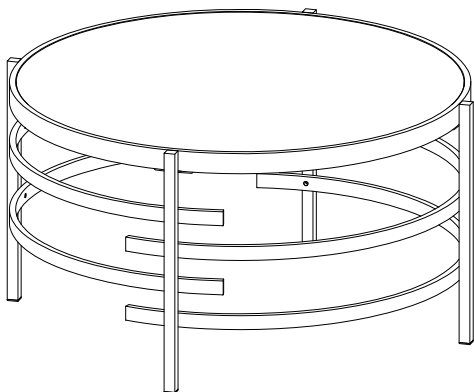

ASSEMBLY INSTRUCTION

COFFEE TABLE

1. Extra Screws of A/B/C are provided in case of any screws missing in the boxes.
2. Please take the time to identify and count all parts as well as the hardware to this product.

PART LIST

		
1 × 1PC	2 × 1PC	3 × 4PCS
		
4 × 1PC	5 × 1PC	6 × 2PCS

HARDWARE

			
M6×8mm	M6×20mm		4mm
A × 8PCS	B × 12PCS	C × 8PCS	D × 1PC

NOTED:

1. It is recommended that this item should be assembled by two adults.
2. Assemble this item on a soft surface, such as cardboard or carpet, to protect finish.

Step 1:

A×8PCS
M6×8mm

Step 2:

B×6PCS
M6×20mm

Step 3:

B×6PCS
M6×20mm

Step 4:

C×8PCS