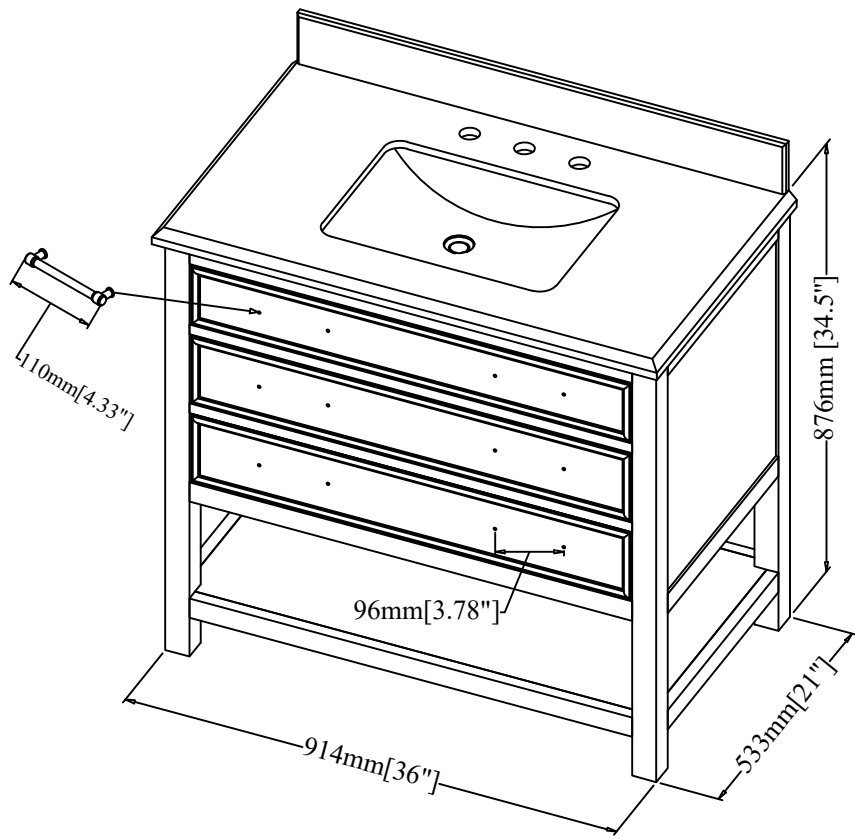

Dimensions Guide

VANITY TOP DIMENSION

TOP VIEW

FRONT VIEW

Size : 37"x22"x2.8cm

Backsplash edge =

Top edge =

RIGHT VIEW

WASH BASIN - PLUMBING CRITERIA