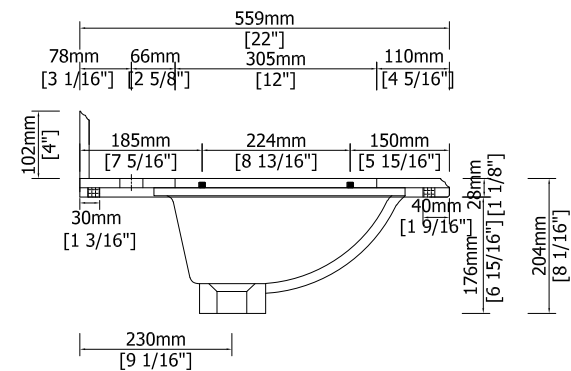

Dimensions Guide

VANITY TOP DIMENSION

TOP VIEW

FRONT VIEW

Size : 37"x22"x2.8cm

Backsplash edge =

Top edge =

RIGHT VIEW