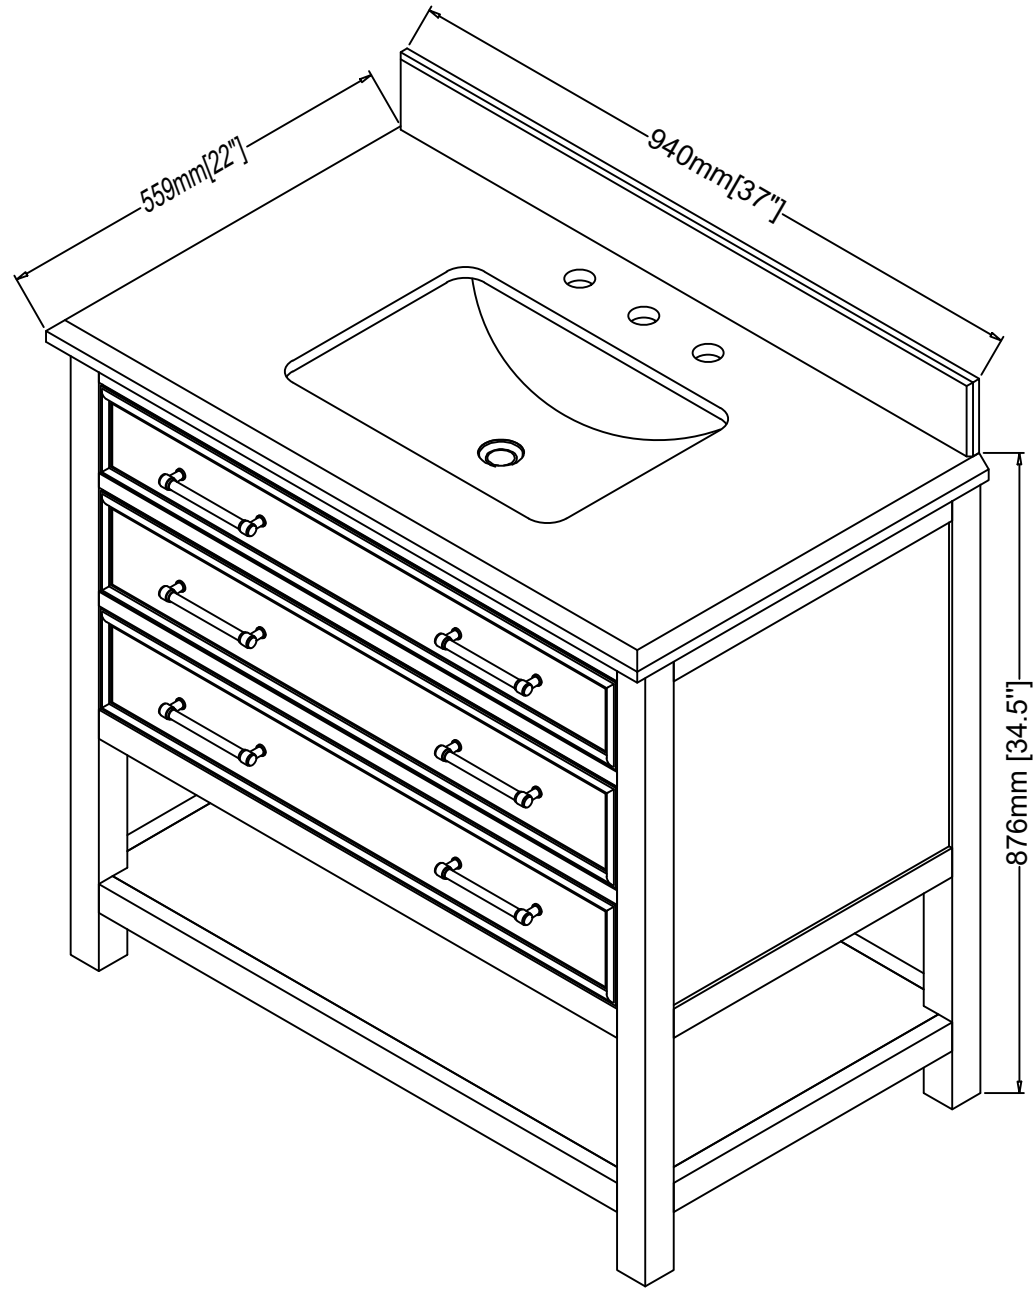

Dimensions Guide

VANITY TOP DIMENSION

TOP VIEW

FRONT VIEW

Size : 37"x22"x2.8cm

Backsplash edge =

Top edge =

RIGHT VIEW

WASH BASIN - PLUMBING CRITERIA