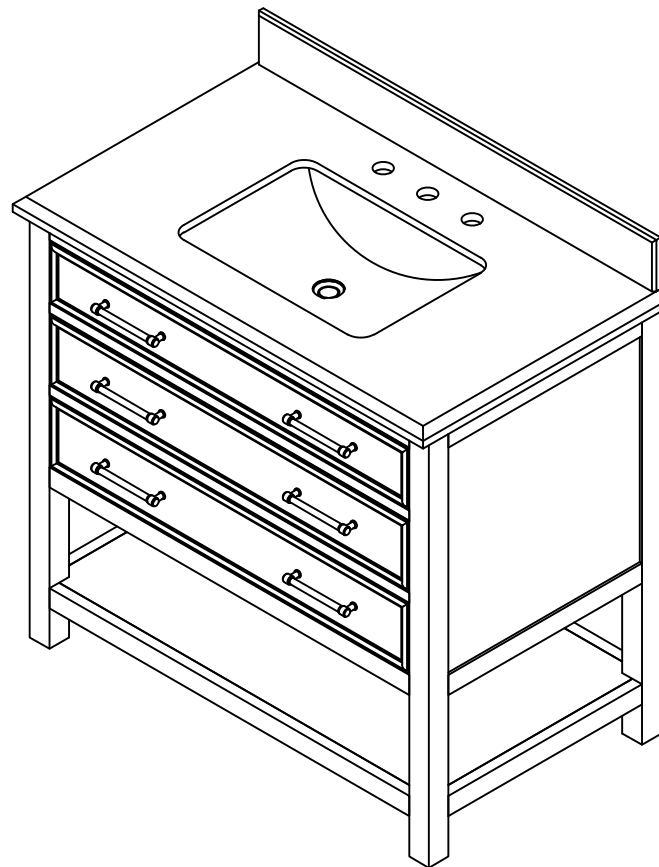

Dimensions Guide

VANITY TOP DIMENSION

TOP VIEW

FRONT VIEW

Size : 37"x22"x2.8cm

Backsplash edge =

Top edge =

RIGHT VIEW