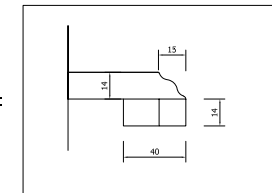

Dimensions Guide

VANITY TOP DIMENSION

TOP VIEW

FRONT VIEW

Size : 37"x22"x2.8cm

Backsplash edge =

Top edge =

RIGHT VIEW