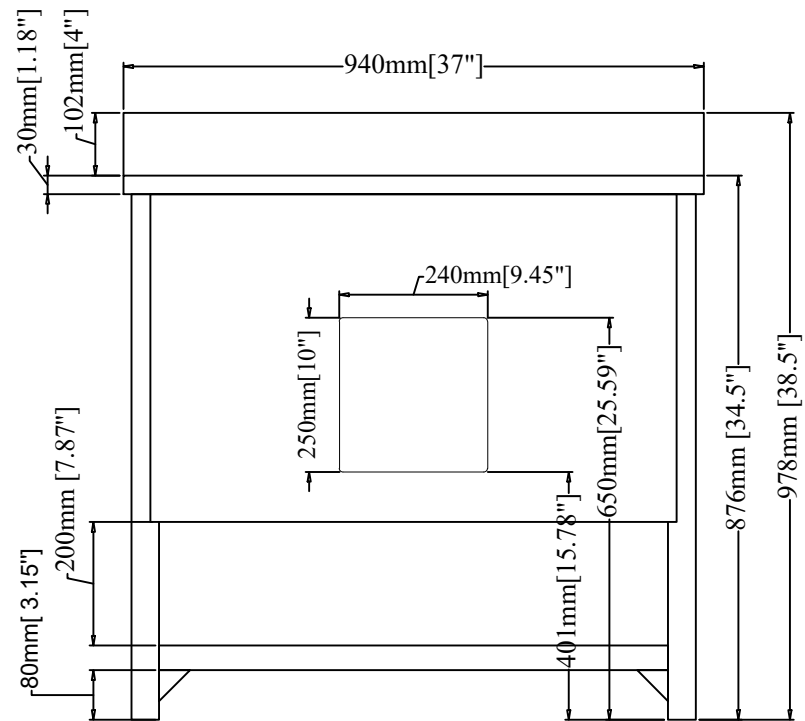

Dimensions Guide

VANITY TOP DIMENSION

TOP VIEW

FRONT VIEW

Size : 37"x22"x2.8cm

Backsplash edge =

Top edge =

RIGHT VIEW

WASH BASIN - PLUMBING CRITERIA