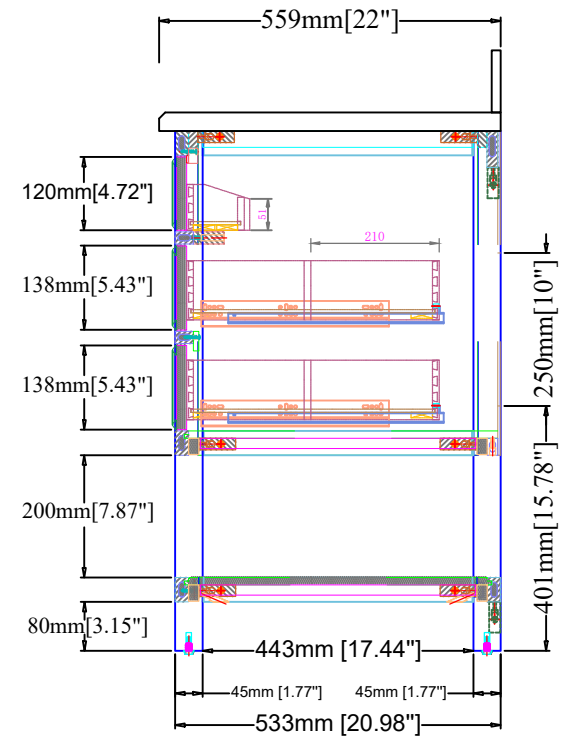

Dimensions Guide

VANITY TOP DIMENSION

TOP VIEW

FRONT VIEW

Size : 37"x22"x2.8cm

Backsplash edge =

Top edge =

RIGHT VIEW

WASH BASIN - PLUMBING CRITERIA