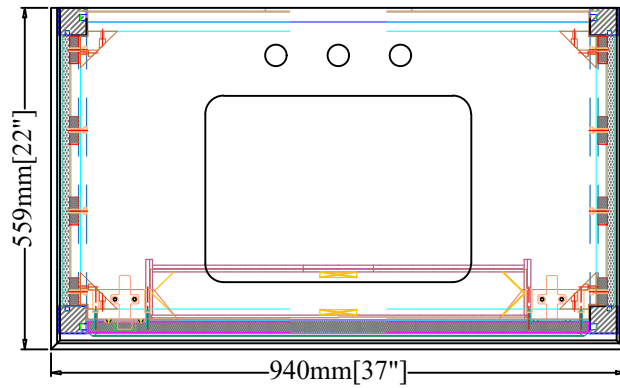

Dimensions Guide

VANITY TOP DIMENSION

TOP VIEW

FRONT VIEW

Size : 37"x22"x2.8cm

Backsplash edge =

Top edge =

RIGHT VIEW

WASH BASIN - PLUMBING CRITERIA