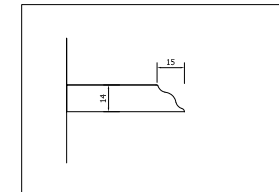

Dimensions Guide

VANITY TOP DIMENSION

TOP VIEW

FRONT VIEW

Size : 37"x22"x2.8cm

Backsplash edge =

Top edge =

RIGHT VIEW