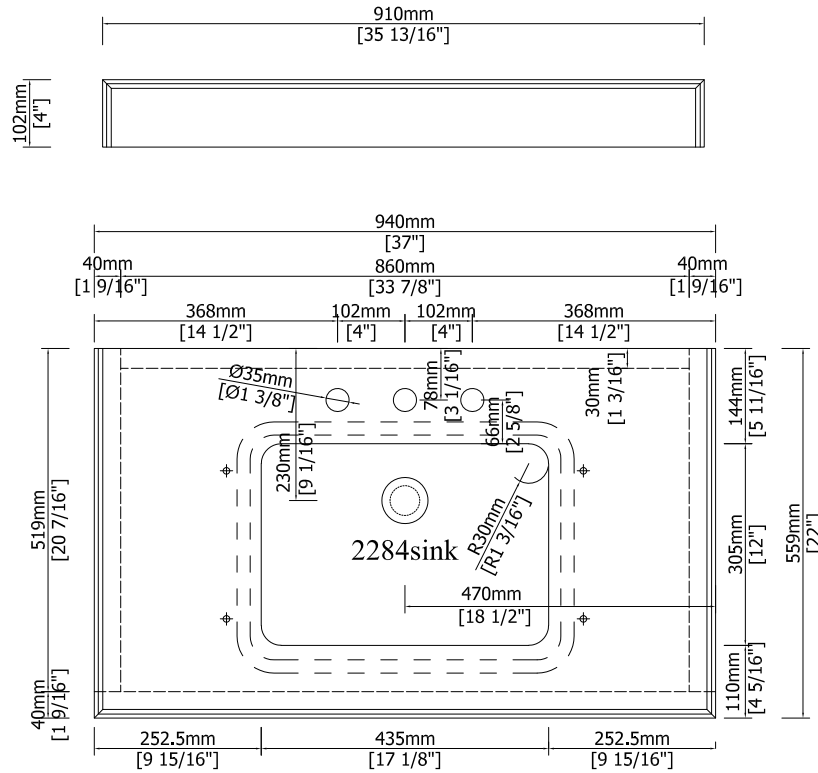

Dimensions Guide

VANITY TOP DIMENSION

TOP VIEW

FRONT VIEW

Size : 37"x22"x2.8cm

Backsplash edge =

Top edge =

RIGHT VIEW

WASH BASIN - PLUMBING CRITERIA