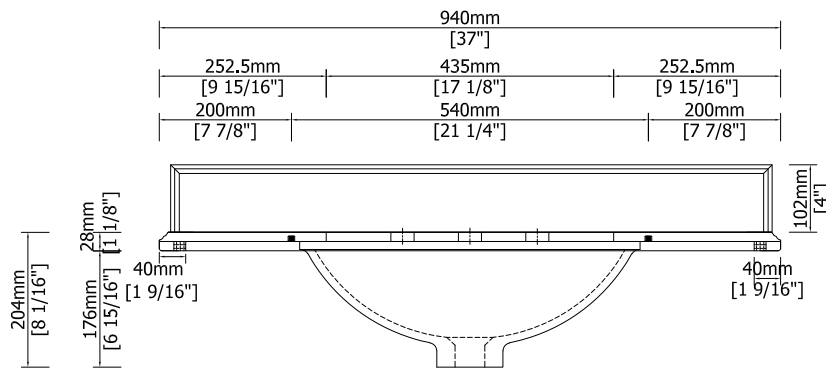

Dimensions Guide

VANITY TOP DIMENSION

TOP VIEW

FRONT VIEW

Size : 37"x22"x2.8cm

Backsplash edge =

Top edge =

RIGHT VIEW

WASH BASIN - PLUMBING CRITERIA