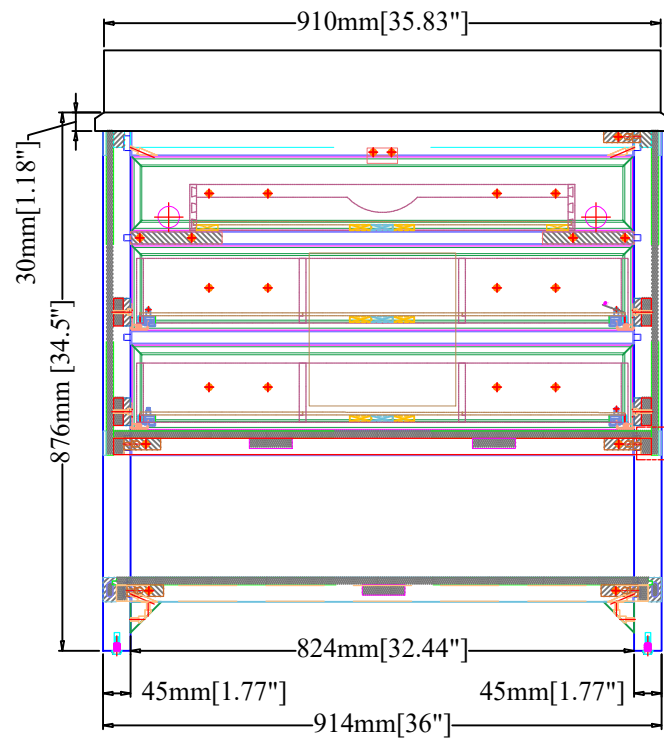

Dimensions Guide

VANITY TOP DIMENSION

TOP VIEW

FRONT VIEW

Size : 37"x22"x2.8cm

Backsplash edge =

Top edge =

RIGHT VIEW

WASH BASIN - PLUMBING CRITERIA