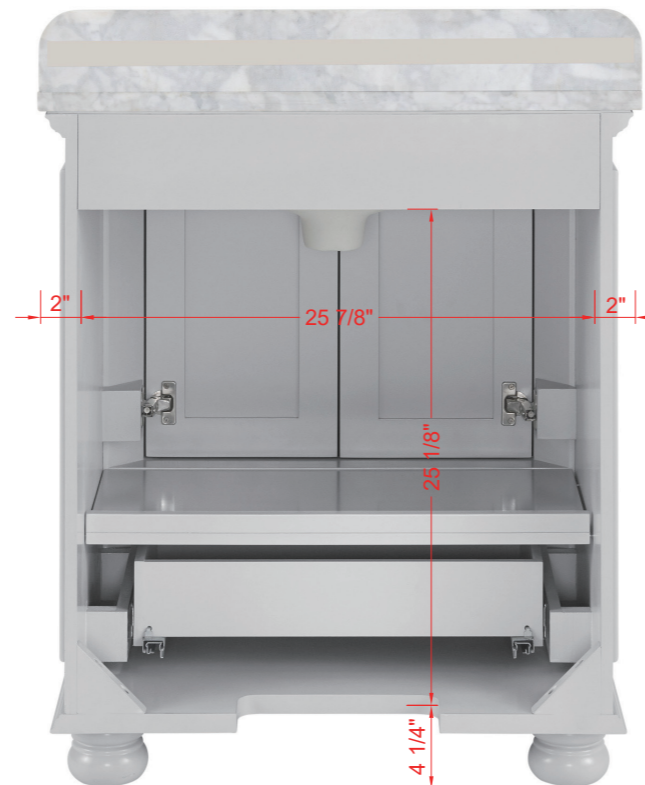

DIMENSIONS GUIDE

TOP VIEW

Product Net weight :134.2lbs.
 Product packed Gross weight :170.5lbs.
 Packed product Dimensions:
 33.25in. W x 25.5in. D x 41.5in. H

BACK VIEW

SIDE VIEW