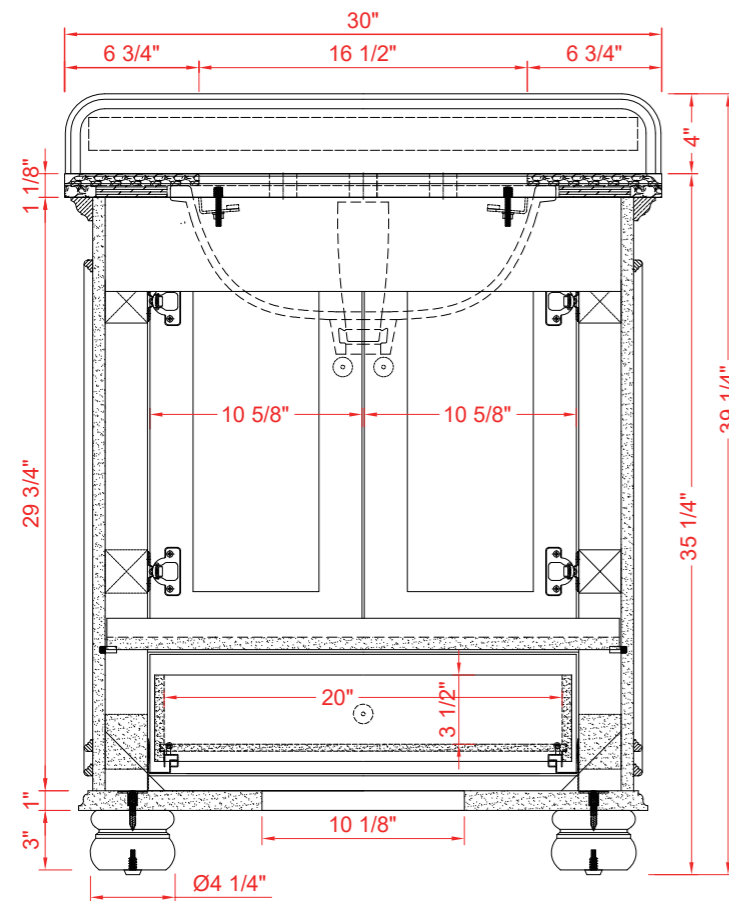

DIMENSIONS GUIDE

TOP VIEW

Product Net weight :134.2lbs.
 Product packed Gross weight :170.5lbs.
 Packed product Dimensions:
 33.25in. W x 25.5in. D x 41.5in. H

BACK VIEW

SIDE VIEW