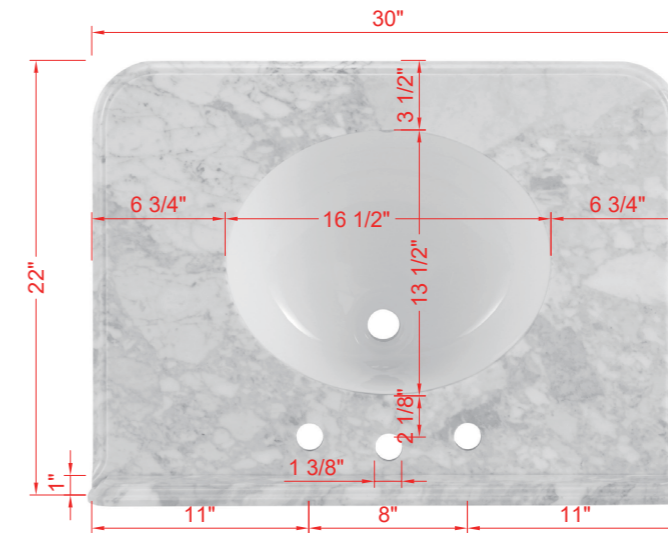

DIMENSIONS GUIDE

TOP VIEW

Product Net weight :134.2lbs.
 Product packed Gross weight :170.5lbs.
 Packed product Dimensions:
 33.25in. W x 25.5in. D x 41.5in. H

BACK VIEW

SIDE VIEW