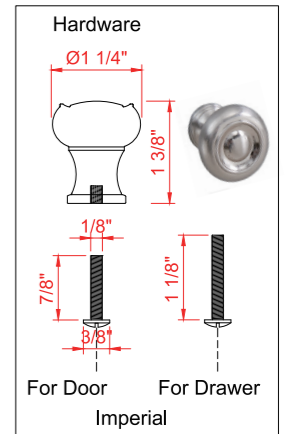

DIMENSIONS GUIDE

TOP VIEW

Product Net weight :134.2lbs.
 Product packed Gross weight :170.5lbs.
 Packed product Dimensions:
 33.25in. W x 25.5in. D x 41.5in. H

BACK VIEW

SIDE VIEW