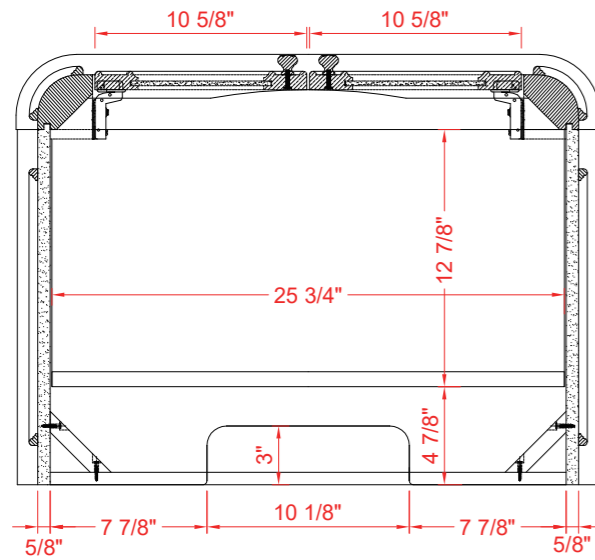

DIMENSIONS GUIDE

TOP VIEW

Product Net weight :134.2lbs.
 Product packed Gross weight :170.5lbs.
 Packed product Dimensions:
 33.25in. W x 25.5in. D x 41.5in. H

BACK VIEW

SIDE VIEW