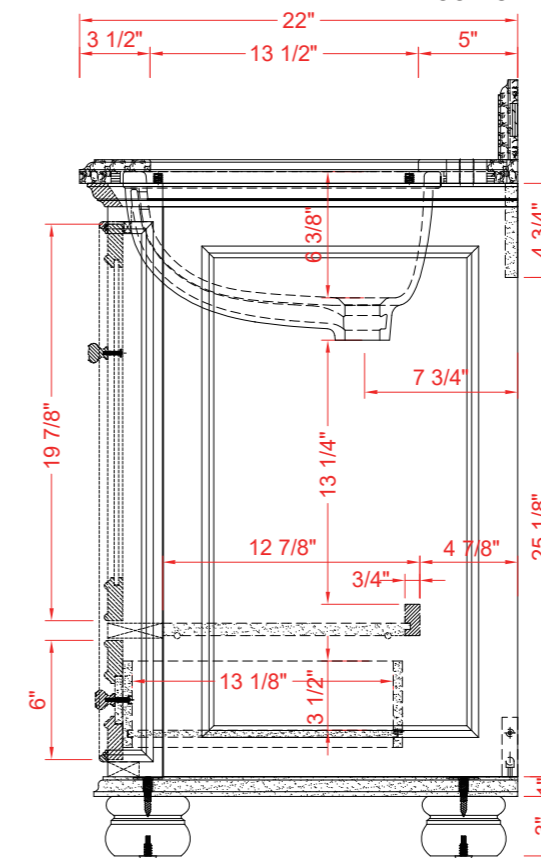

DIMENSIONS GUIDE

TOP VIEW

Product Net weight :134.2lbs.
 Product packed Gross weight :170.5lbs.
 Packed product Dimensions:
 33.25in. W x 25.5in. D x 41.5in. H

BACK VIEW

SIDE VIEW