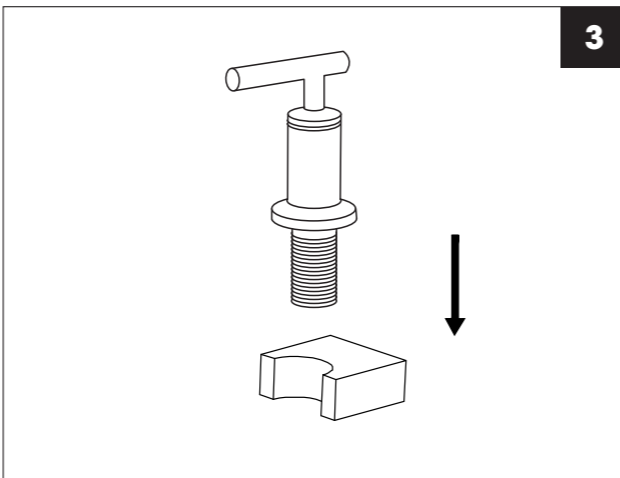

INSTALLATION STEPS

BEFORE YOU BEGIN

THE SIZE OF COUNTER BASIN'S HOLE AS ABOVE

1

2

3

4

5

6

7

WIDESPREAD BATHROOM FAUCET

Installation instruction

MB/BN/BG/CH/ORB

CARE INSTRUCTIONS

Rinse the product with clear water. Dry the product with a soft cloth.

DO NOT: