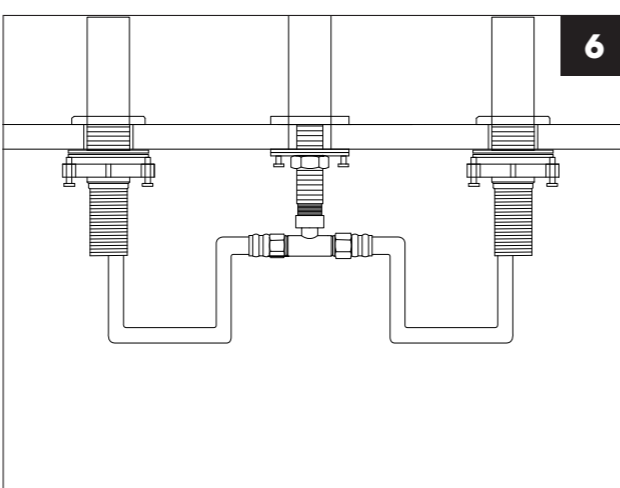

INSTALLATION STEPS

BEFORE YOU BEGIN

THE SIZE OF COUNTER BASIN'S HOLE AS ABOVE

1

2

3

4

5

6

7

WIDESPREAD BATHROOM FAUCET

Installation instruction

MB/BN/BG/CH/ORB

CARE INSTRUCTIONS

Rinse the product with clear water. Dry the product with a soft cloth.

DO NOT: