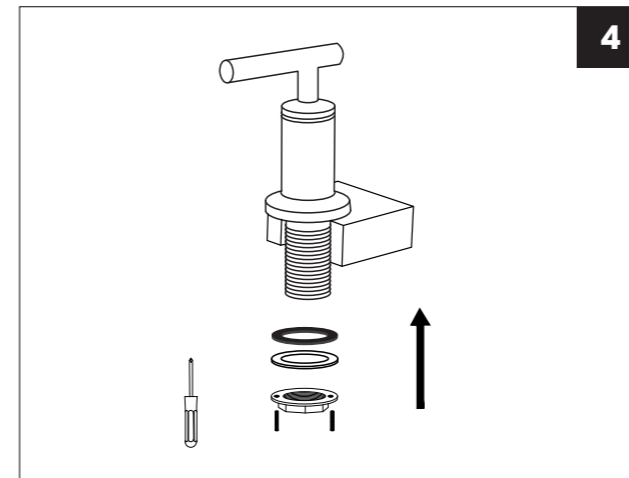

INSTALLATION STEPS

BEFORE YOU BEGIN

THE SIZE OF COUNTER BASIN'S HOLE AS ABOVE

1

2

3

4

5

6

7

WIDESPREAD BATHROOM FAUCET

Installation instruction

MB/BN/BG/CH/ORB

CARE INSTRUCTIONS

Rinse the product with clear water. Dry the product with a soft cloth.

DO NOT: