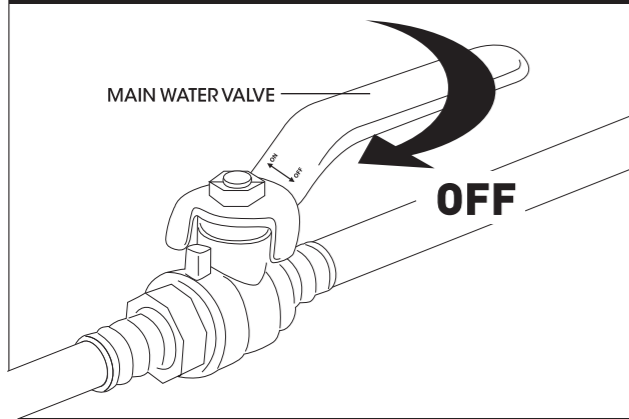

INSTALLATION STEPS

BEFORE YOU BEGIN

THE SIZE OF COUNTER BASIN'S HOLE AS ABOVE

1

2

3

4

5

6

7

WIDESPREAD BATHROOM FAUCET

Installation instruction

MB/BN/BG/CH/ORB

CARE INSTRUCTIONS

Rinse the product with clear water. Dry the product with a soft cloth.

DO NOT: