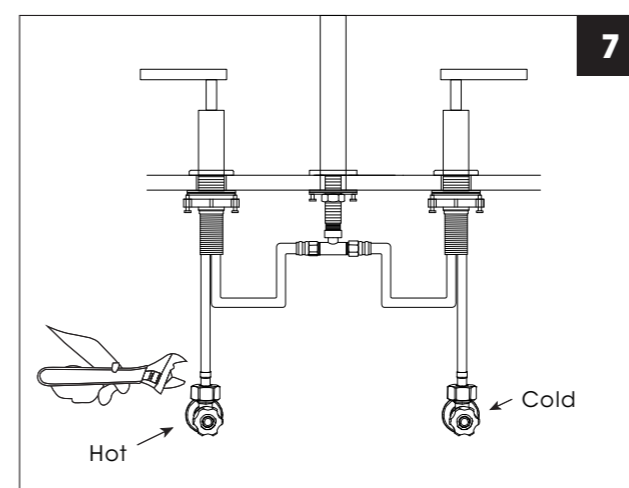

INSTALLATION STEPS

BEFORE YOU BEGIN

THE SIZE OF COUNTER BASIN'S HOLE AS ABOVE

1

2

3

4

5

6

7

WIDESPREAD BATHROOM FAUCET

Installation instruction

MB/BN/BG/CH/ORB

CARE INSTRUCTIONS

Rinse the product with clear water. Dry the product with a soft cloth.

DO NOT: