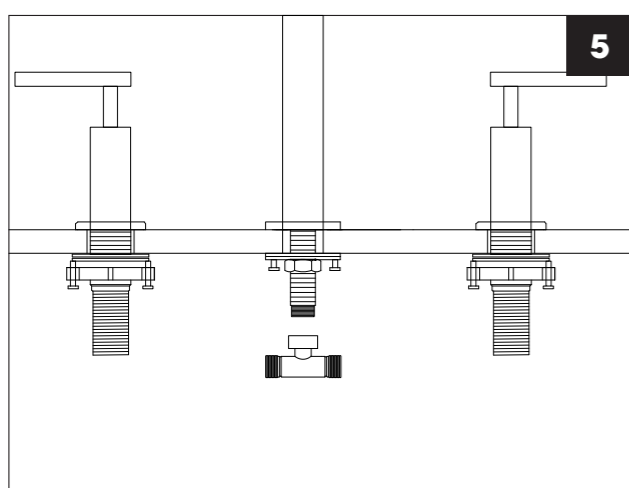

INSTALLATION STEPS

BEFORE YOU BEGIN

THE SIZE OF COUNTER BASIN'S HOLE AS ABOVE

1

2

3

4

5

6

7

WIDESPREAD BATHROOM FAUCET

Installation instruction

MB/BN/BG/CH/ORB

CARE INSTRUCTIONS

Rinse the product with clear water. Dry the product with a soft cloth.

DO NOT: