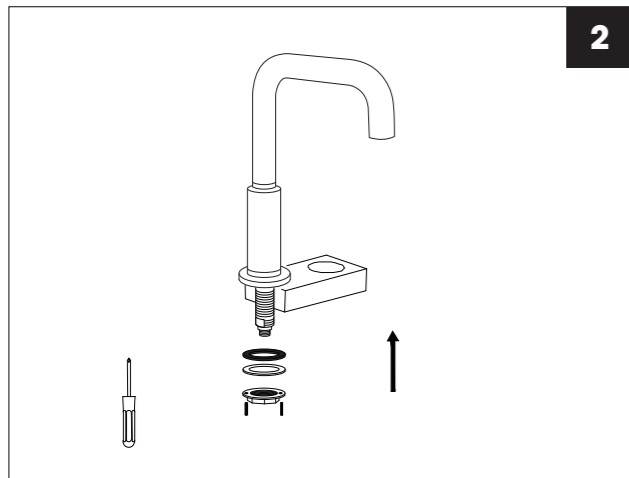

INSTALLATION STEPS

BEFORE YOU BEGIN

THE SIZE OF COUNTER BASIN'S HOLE AS ABOVE

1

2

3

4

5

6

7

WIDESPREAD BATHROOM FAUCET

Installation instruction

MB/BN/BG/CH/ORB

CARE INSTRUCTIONS

Rinse the product with clear water. Dry the product with a soft cloth.

DO NOT: