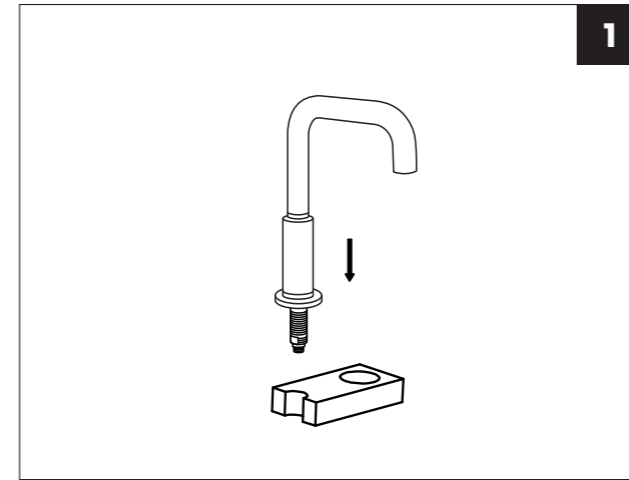

INSTALLATION STEPS

BEFORE YOU BEGIN

THE SIZE OF COUNTER BASIN'S HOLE AS ABOVE

1

2

3

4

5

6

7

WIDESPREAD BATHROOM FAUCET

Installation instruction

MB/BN/BG/CH/ORB

CARE INSTRUCTIONS

Rinse the product with clear water. Dry the product with a soft cloth.

DO NOT: