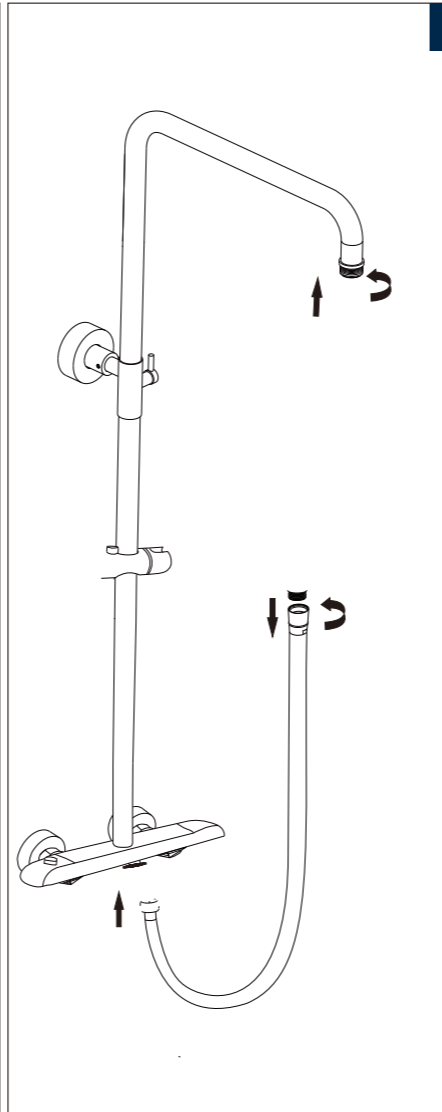

PRODUCT DRAWING

RECOMMENDED TOOLS

Plumber's putty

Thread seal tape

Included

INSTALLATION STEPS

BEFORE YOU BEGIN

1

2

3

4

-  — HEAD SHOWER
- OFF — STOPPED
-  — HAND SHOWER H

SHOWER SYSTEM FAUCET

Installation instruction

MB/BN/BG/CH/ORB

CARE INSTRUCTIONS