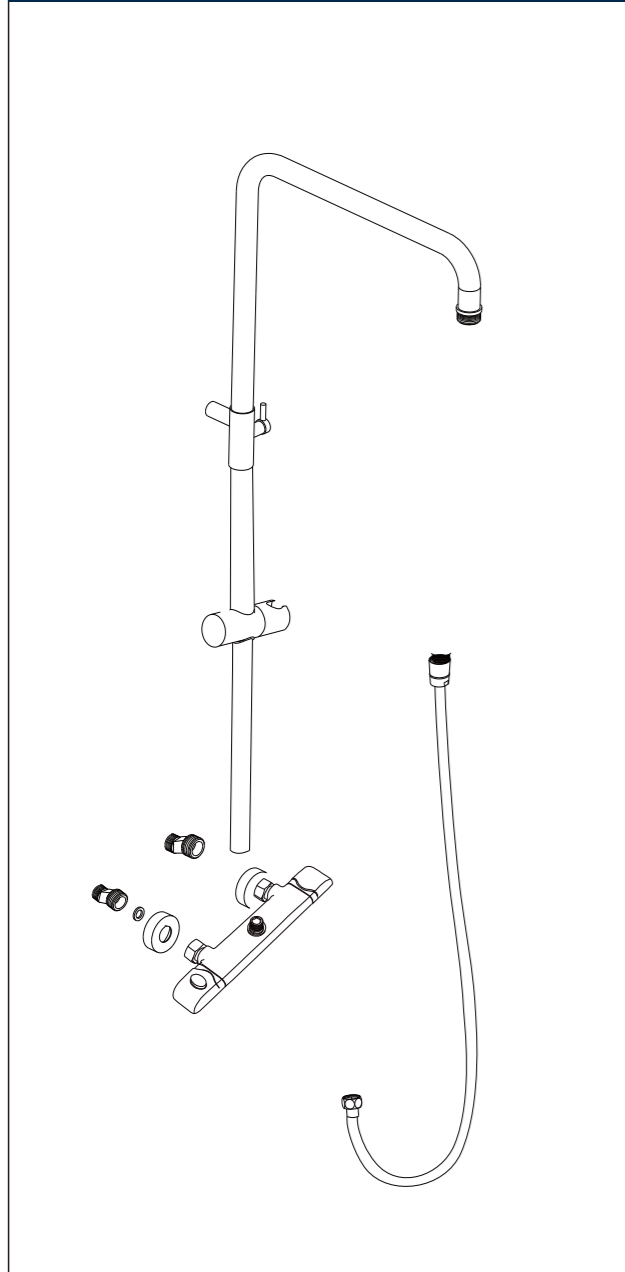

PRODUCT DRAWING

RECOMMENDED TOOLS

Plumber's putty

Thread seal tape

Included

INSTALLATION STEPS

BEFORE YOU BEGIN

1

2

3

4

-  — HEAD SHOWER
- OFF — STOPPED
-  — HAND SHOWER H

SHOWER SYSTEM FAUCET

Installation instruction

MB/BN/BG/CH/ORB

CARE INSTRUCTIONS