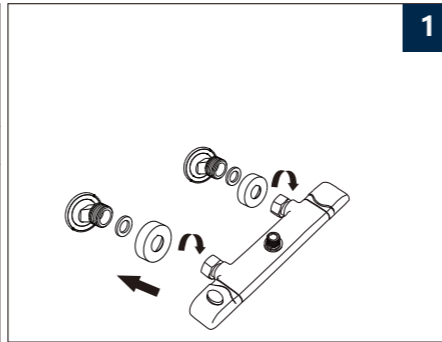

PRODUCT DRAWING

RECOMMENDED TOOLS

Plumber's putty

Thread seal tape

Included

INSTALLATION STEPS

BEFORE YOU BEGIN

1

2

3

4

-  — HEAD SHOWER
- OFF — STOPPED
-  — HAND SHOWER H

SHOWER SYSTEM FAUCET

Installation instruction

MB/BN/BG/CH/ORB

CARE INSTRUCTIONS