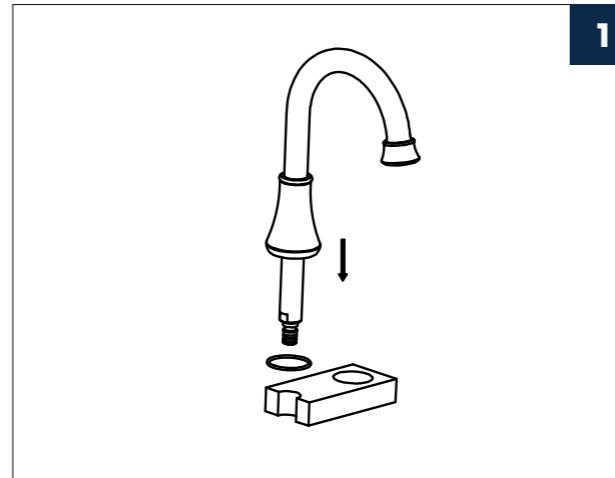

INSTALLATION STEPS

BEFORE YOU BEGIN

THE SIZE OF COUNTER BASIN'S HOLE AS ABOVE

1

2

3

4

5

6

7

WIDESPREAD BATHROOM FAUCET

Installation instruction

MB/BN/BG/CH/ORB

CARE INSTRUCTIONS

Rinse the product with clear water. Dry the product with a soft cloth.

DO NOT: