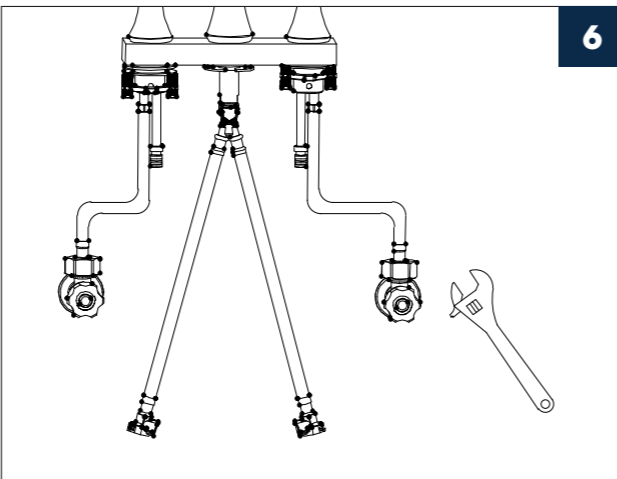

INSTALLATION STEPS

BEFORE YOU BEGIN

THE SIZE OF COUNTER BASIN'S HOLE AS ABOVE

1

2

3

4

5

6

7

WIDESPREAD BATHROOM FAUCET

Installation instruction

MB/BN/BG/CH/ORB

CARE INSTRUCTIONS

Rinse the product with clear water. Dry the product with a soft cloth.

DO NOT: