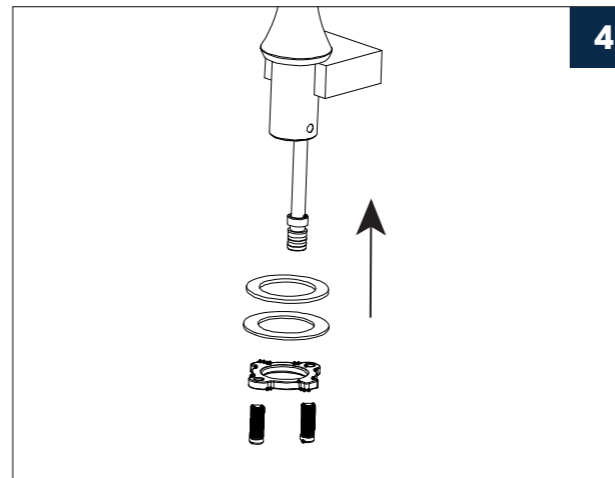

INSTALLATION STEPS

BEFORE YOU BEGIN

THE SIZE OF COUNTER BASIN'S HOLE AS ABOVE

1

2

3

4

5

6

7

WIDESPREAD BATHROOM FAUCET

Installation instruction

MB/BN/BG/CH/ORB

CARE INSTRUCTIONS

Rinse the product with clear water. Dry the product with a soft cloth.

DO NOT: