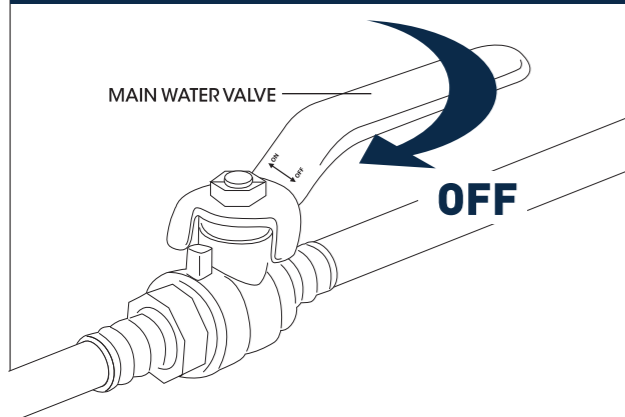

INSTALLATION STEPS

BEFORE YOU BEGIN

THE SIZE OF COUNTER BASIN'S HOLE AS ABOVE

1

2

3

4

5

6

7

WIDESPREAD BATHROOM FAUCET

Installation instruction

MB/BN/BG/CH/ORB

CARE INSTRUCTIONS

Rinse the product with clear water. Dry the product with a soft cloth.

DO NOT: