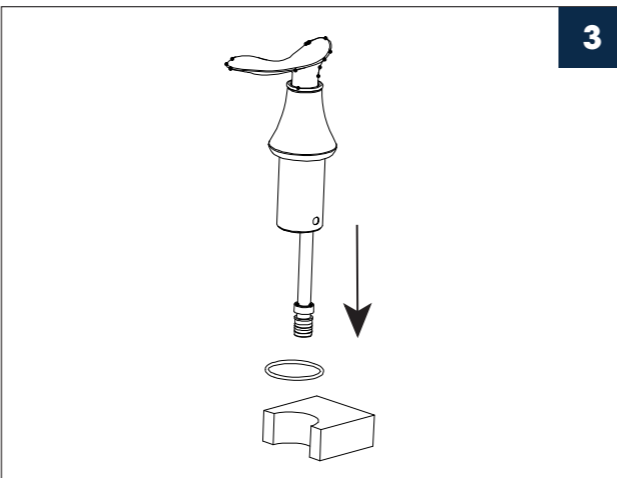

INSTALLATION STEPS

BEFORE YOU BEGIN

THE SIZE OF COUNTER BASIN'S HOLE AS ABOVE

1

2

3

4

5

6

7

WIDESPREAD BATHROOM FAUCET

Installation instruction

MB/BN/BG/CH/ORB

CARE INSTRUCTIONS

Rinse the product with clear water. Dry the product with a soft cloth.

DO NOT: