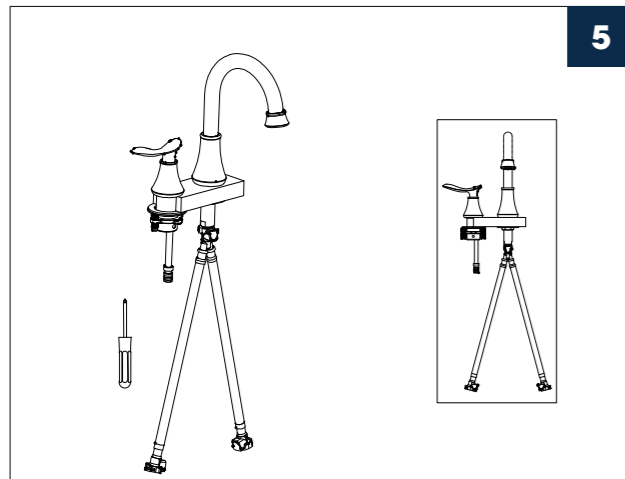

INSTALLATION STEPS

BEFORE YOU BEGIN

THE SIZE OF COUNTER BASIN'S HOLE AS ABOVE

1

2

3

4

5

6

7

WIDESPREAD BATHROOM FAUCET

Installation instruction

MB/BN/BG/CH/ORB

CARE INSTRUCTIONS

Rinse the product with clear water. Dry the product with a soft cloth.

DO NOT: