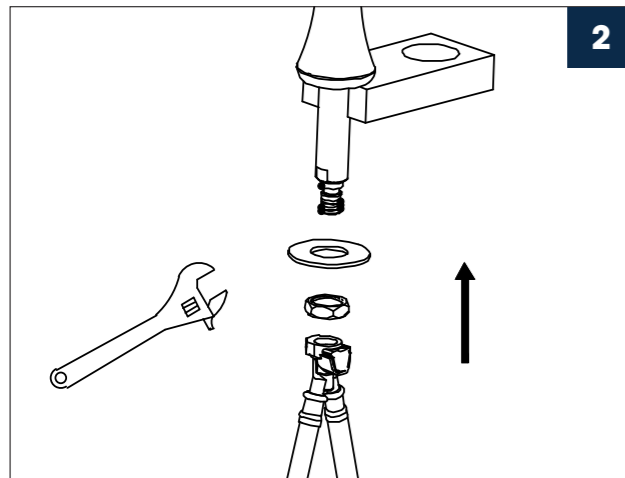

INSTALLATION STEPS

BEFORE YOU BEGIN

THE SIZE OF COUNTER BASIN'S HOLE AS ABOVE

1

2

3

4

5

6

7

WIDESPREAD BATHROOM FAUCET

Installation instruction

MB/BN/BG/CH/ORB

CARE INSTRUCTIONS

Rinse the product with clear water. Dry the product with a soft cloth.

DO NOT: