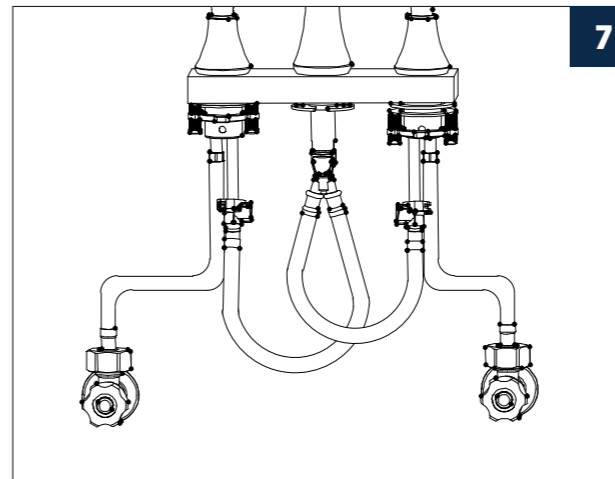

INSTALLATION STEPS

BEFORE YOU BEGIN

THE SIZE OF COUNTER BASIN'S HOLE AS ABOVE

1

2

3

4

5

6

7

WIDESPREAD BATHROOM FAUCET

Installation instruction

MB/BN/BG/CH/ORB

CARE INSTRUCTIONS

Rinse the product with clear water. Dry the product with a soft cloth.

DO NOT: