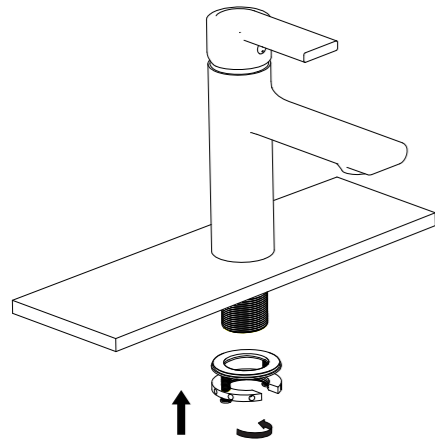

INSTALLATION STEPS

BEFORE YOU BEGIN

1

2

3

4

5

RECOMMENDED TOOLS

Included

BATHROOM FAUCET

Installation instruction

MB/BN/BG/CH/ORB

CARE INSTRUCTIONS

Rinse the product with clear water. Dry the product with a soft cloth.

DO NOT:

Use abrasive cleansers, cloths, or paper towels. Use any cleaning agents containing acid, polish, wax, alcohol, ammonia, bleach, solvent or any other corrosive or harsh chemical cleansers.