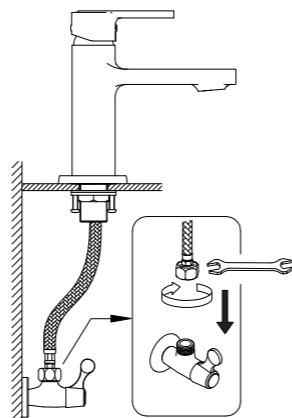

INSTALLATION STEPS

BEFORE YOU BEGIN

1

2

3

4

5

RECOMMENDED TOOLS

Included

BATHROOM FAUCET

Installation instruction

MB/BN/BG/CH/ORB

CARE INSTRUCTIONS

Rinse the product with clear water. Dry the product with a soft cloth.

DO NOT:

Use abrasive cleansers, cloths, or paper towels. Use any cleaning agents containing acid, polish, wax, alcohol, ammonia, bleach, solvent or any other corrosive or harsh chemical cleansers.