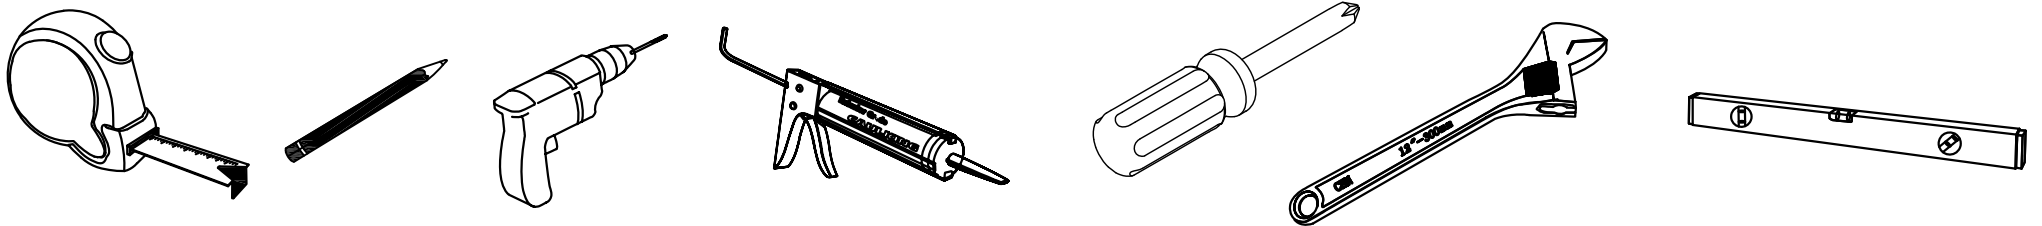

INSTALLATION INSTRUCTIONS

Confidential : A

SKU: 11060

PROHIBIT COPY

REQUIRED TOOLS