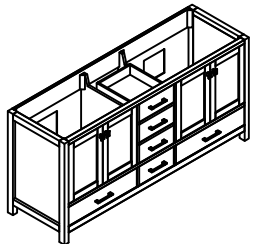

**INSTALLATION INSTRUCTIONS****Confidential : A****SKU: 11060**

Suitable for Round &amp; Square Basin Sink installation

**PROHIBIT COPY**

Prior to installation please check received items against the Packing List  
Please report any missing items to your local dealer immediately.

1.Main cabinet

2. top

3. Basin