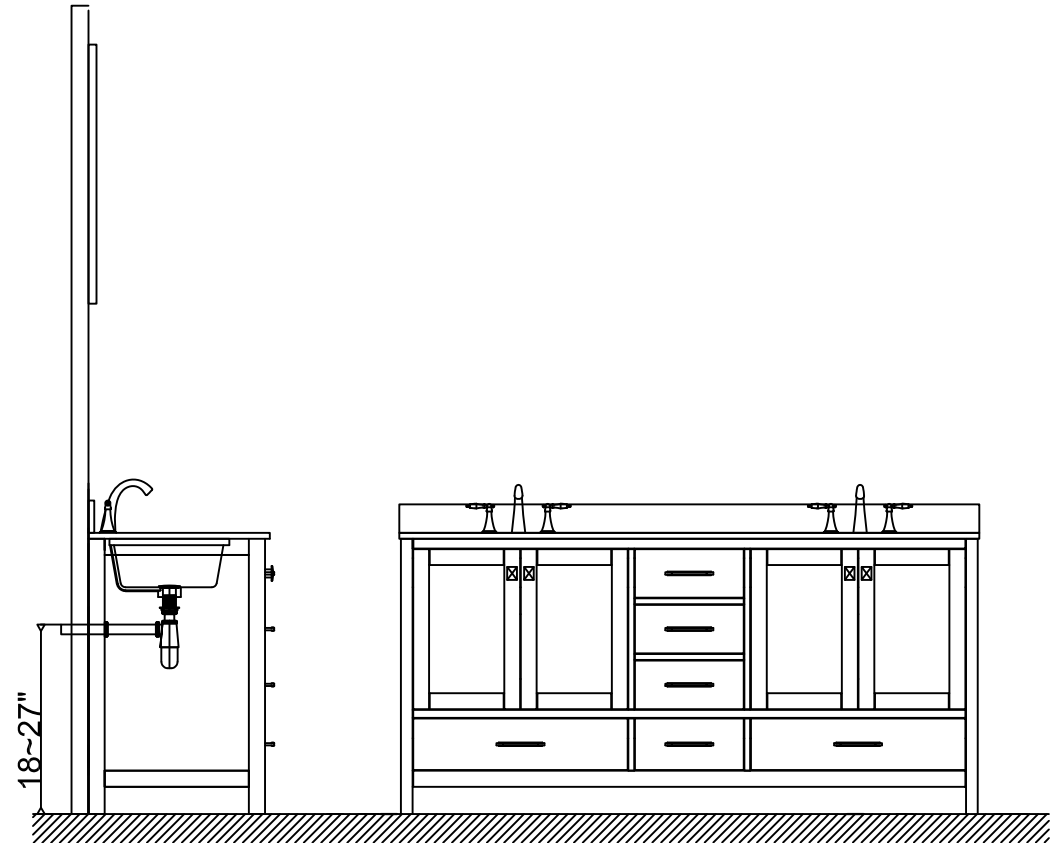

INSTALLATION INSTRUCTIONS

Confidential : A

SKU: 11060

Suitable for Round & Square Basin Sink installation

PROHIBIT COPY

Prior to installation please check received items against the Packing List
Please report any missing items to your local dealer immediately.

Protect all surfaces from sharp objects, high heat sources, direct prolonged sunlight and chemical hazards .

Professional installation recommended !